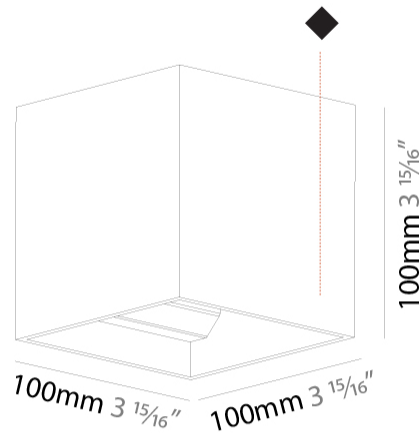

1. To build a product code in our configurator select the specify button on the base model # product page
2. To build a manual product code on this datasheet choose from the options listed below in blue font and add the suffix to the base model #

GENERAL

Series: Dice
Subseries: Dice
Brand: Prolicht
Division: Architectural
Mounting Type: Surface
Mounting Location: Wall
Subcategory: Ambient

PHYSICAL

Shape: Cube
Length (mm): 100
Length (in): 3 ¹⁵/₁₆
Height (mm): 100
Depth (mm): 100
Height (in): 3 ¹⁵/₁₆
Depth (in): 3 ¹⁵/₁₆
Light Distribution: Direct / Indirect
Weight (kg): 0.647
Weight (lbs): 1.423
Fixture Finish: [SSR / BKV / CWI / CRY / HAB / UFT / ITA / RUA / FTG / MYG / LOD / PUS / FRO / FUP / KIA / POP / BLS / SPG / MEY / GOH / GUM / CHC / COM / ABZ / JAG / OBR / MOS / ROR](#)
Fixture Material: Aluminum

ELECTRICAL

Lamp Type: LED (Zhaga Standard)
Input Wattage (W): 7.7
Total Output Wattage (W): 7
Dimming: Non-Dimmable
Driver Included: Yes
Driver Location: Integrated
Driver Type: Constant Current
Driver Class: Class 2
Input Voltage (V): 120
Constant Current (MA): 350
Upon Request: Remote: 0-10Vdc Dimming / Phase Dimming @120Vac only / Non-dimming 120/277Vac

LED

Color Temperature (°K): [2700 / 3000 / 3500 / 4000](#)
Max. Delivered Lumen (lm): 220 / 230 / 235 / 240
CRI: >90 CRI
Lamp Life (hrs): 50000

OPTICAL

RATINGS AND CERTIFICATIONS

Certified By: Certified for North American Standards
IP rating: IP20