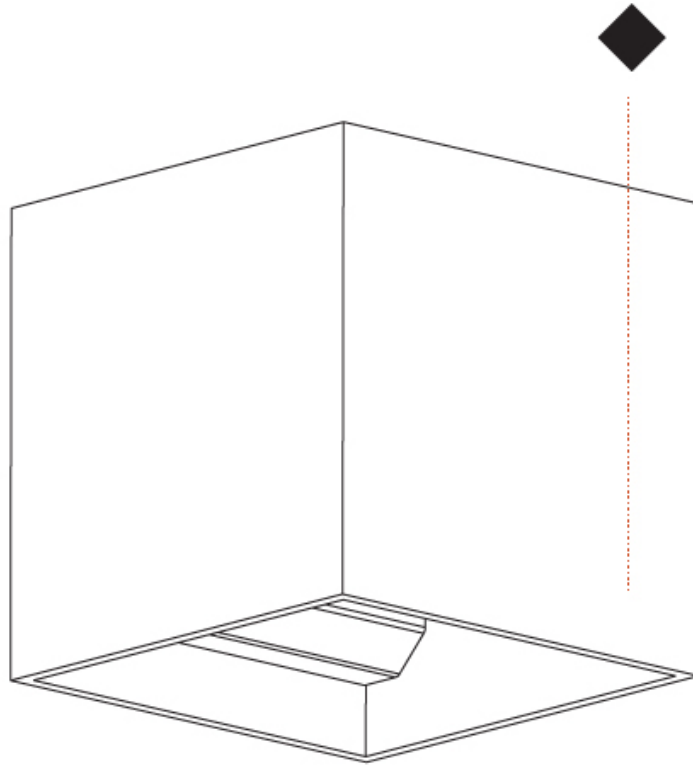

DICE SURFACE

A33255-

PROJECT _____

TYPE _____

SPECIFIER _____

QUANTITY _____

DATE _____